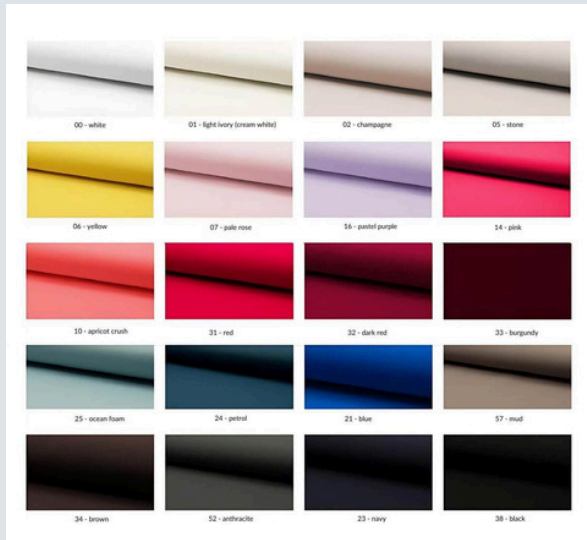

DRESSES

LEGACY DRESS

BOAT NECK DRESS

PLEATED SCOOPNECK DRESS

CUSTOM DRESSES

CHOOSE YOUR COLOUR
SLEEVE LENGTH
HEM LENGTH
NECKLINE

AVAILABLE COLORS

CUSTOM JUMPSUITS