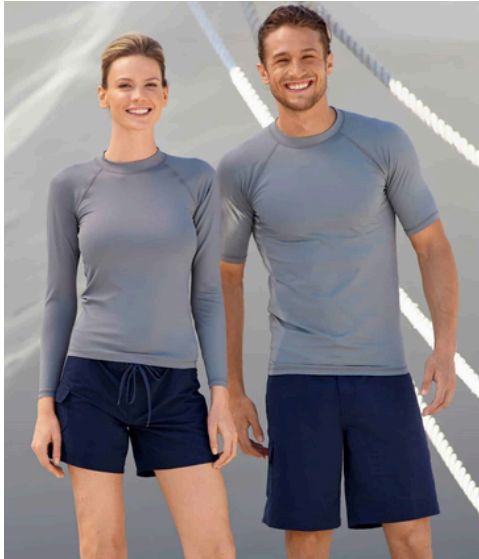

SPA & BEAUTY

AVAILABLE COLORS

TEES

GILDAN SOFTSTYLE MENS AND LADIES TEE

BASIC ACTIVE TEE UVF +50

PREMIUM SUPIMA COTTON ULTIMATE TEE

SHORT/ LONG SLEEVE RASHGUARD

MENS/ LADIES BOARD SHORTS