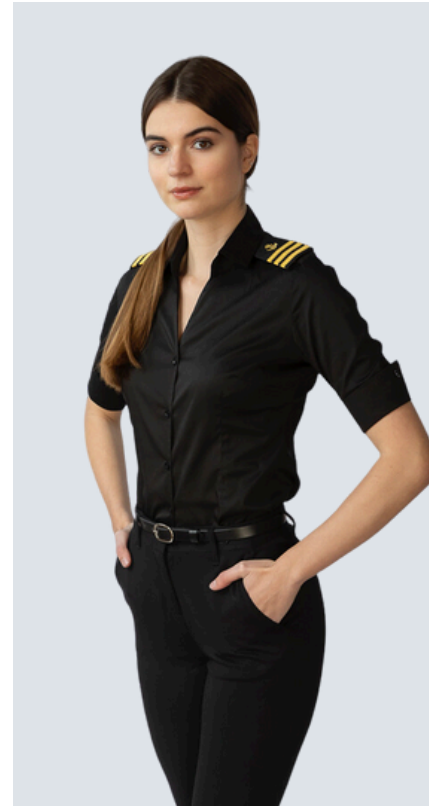

MANDARIN COLLAR TEE

LADIES LUXURY
STRETCH POLO

NIGHT

ULTRA COMFORT DRESS PANTS

YOGA STRETCH HIGH WAIST PENCIL SKIRT

LUXE LADIES FORMAL BLOUSE WITH OR WITHOUT EPAULETS

FORMAL SHIRTS WITH OR WITHOUT EPAULETS

FORMAL