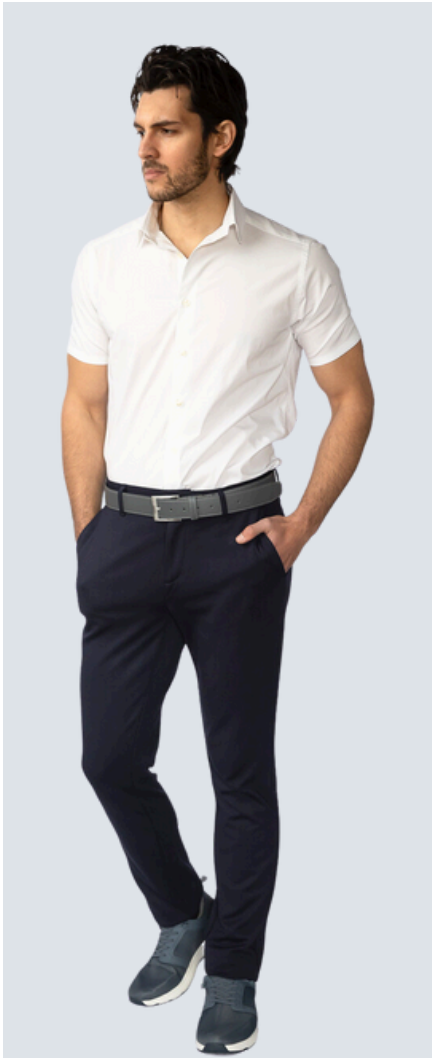

MENS COOLPLUS POLO SHIRT

LUXE PERFORMANCE SHORT

TACTICAL SHORT

LUXURY STRETCH POLO

ECLIPSE H2X-DRY PIQUÉ POLO

DAY

WOMEN'S COOLPLUS
POLO SHIRT

LUXE PERFORMANCE
SKORT - HIGH WAIST

MANDARIN COLLAR TEE

LADIES LUXURY
STRETCH POLO

NIGHT

ULTRA COMFORT DRESS PANTS

YOGA STRETCH HIGH WAIST PENCIL SKIRT

LUXE LADIES FORMAL BLOUSE WITH OR WITHOUT EPAULETS

FORMAL SHIRTS WITH OR WITHOUT EPAULETS

FORMAL