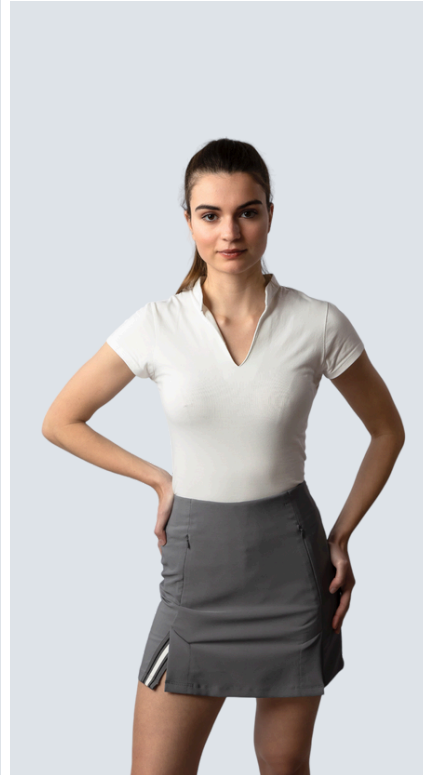

MENS COOLPLUS POLO SHIRT

LUXE PERFORMANCE SHORT

TACTICAL SHORT

LUXURY STRETCH POLO

ECLIPSE H2X-DRY PIQUÉ POLO

DAY

WOMEN'S COOLPLUS
POLO SHIRT

LUXE PERFORMANCE
SKORT - HIGH WAIST

MANDARIN COLLAR TEE

LADIES LUXURY
STRETCH POLO

NIGHT

ULTRA COMFORT DRESS PANTS

YOGA STRETCH HIGH WAIST PENCIL SKIRT

LUXE LADIES FORMAL BLOUSE WITH OR WITHOUT EPAULETS

FORMAL SHIRTS WITH OR WITHOUT EPAULETS

FORMAL