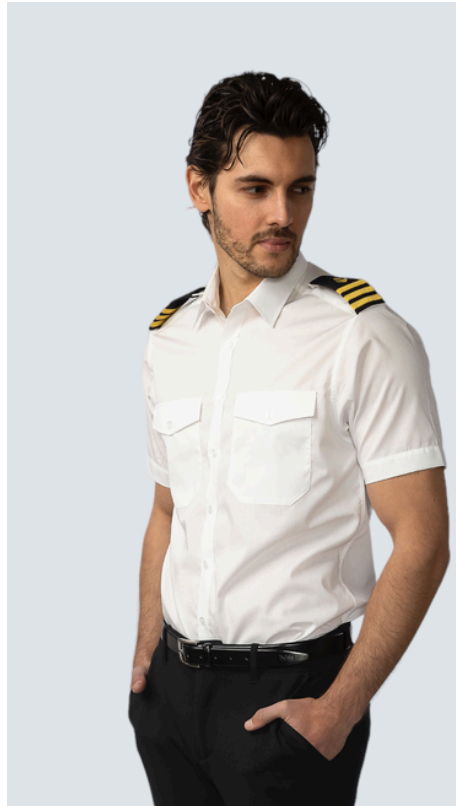

MANDARIN COLLAR TEE

LADIES LUXURY
STRETCH POLO

NIGHT

ULTRA COMFORT DRESS PANTS

YOGA STRETCH HIGH WAIST PENCIL SKIRT

LUXE LADIES FORMAL BLOUSE WITH OR WITHOUT EPAULETS

FORMAL SHIRTS WITH OR WITHOUT EPAULETS

FORMAL