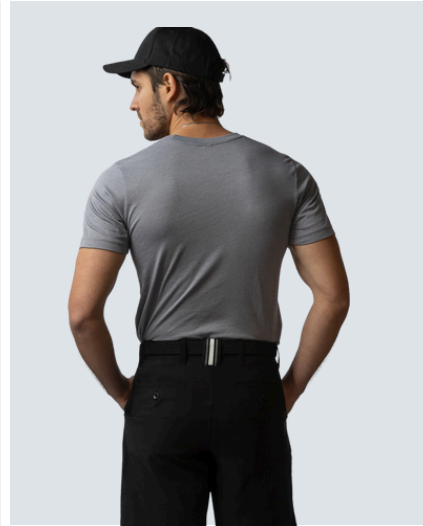

MENS COOLPLUS POLO SHIRT

LUXE PERFORMANCE SHORT

TACTICAL SHORT

LUXURY STRETCH POLO

ECLIPSE H2X-DRY PIQUÉ POLO

DAY

WOMEN'S COOLPLUS
POLO SHIRT

LUXE PERFORMANCE
SKORT - HIGH WAIST

MANDARIN COLLAR TEE

LADIES LUXURY
STRETCH POLO

NIGHT

ULTRA COMFORT DRESS PANTS

YOGA STRETCH HIGH WAIST PENCIL SKIRT

LUXE LADIES FORMAL BLOUSE WITH OR WITHOUT EPAULETS

FORMAL SHIRTS WITH OR WITHOUT EPAULETS

FORMAL